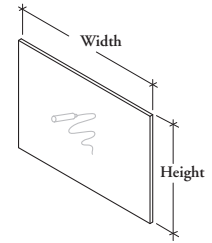

The Focus Wall Whiteboard fits into a Focus Wall Frame (AFWF) in order to provide a writable work tool within a collaborative environment.

WHAT'S INCLUDED

- 24" – 96" 1 Whiteboard at specified length
- 102" – 192" 2 Whiteboards of equal widths, 1 linking strip.
- 198" – 240" 3 Whiteboards (middle board 96", sides are of equal width), 2 linking strips.

WHAT'S EXCLUDED

Focus Wall Frame (AFWF). Focus Wall Whiteboard cannot be mounted without the frame.

NOTES

The nominal height and width of the Focus Wall Whiteboard should equal the nominal height and width of the Focus Wall Frame.

If a combination wall is desired (Whiteboard and Tackboard), the total sum of the Whiteboard (AFWW) and the Tackboard (AFWT) should equal the width of the Focus Wall Frame (AFWF).

Whiteboard is made of porcelain and accepts magnets.

Linking strips have a clear Anodized finish.

A F W W
Focus Wall Whiteboard

PRODUCT OPTIONS

Height	Width
42, 48	24, 30, 36, 42, 48, 54, 60, 66, 72, 78, 84, 90, 96, 102, 108, 114, 120, 126, 132, 138, 144, 150, 156, 162, 168, 174, 180, 186, 192, 198, 204, 210, 216, 222, 228, 234, 240

SAMPLE ORDER CODE

AFWW 42	180

**DIMENSIONS
INCHES / MM**

PRICING

H	W	
42 / 1067	24 / 610	357
42 / 1067	30 / 762	447
42 / 1067	36 / 914	539
42 / 1067	42 / 1067	631
42 / 1067	48 / 1219	721
42 / 1067	54 / 1219	815
42 / 1067	60 / 1524	917
42 / 1067	66 / 1676	1013
42 / 1067	72 / 1829	1111
42 / 1067	78 / 1981	1208
42 / 1067	84 / 2134	1305
42 / 1067	90 / 2286	1401
42 / 1067	96 / 2438	1442
42 / 1067	102 / 2591	1574
42 / 1067	108 / 2743	1667
42 / 1067	114 / 2896	1769
42 / 1067	120 / 3048	1870
42 / 1067	126 / 3200	1967
42 / 1067	132 / 3353	2063
42 / 1067	138 / 3505	2161
42 / 1067	144 / 3658	2258
42 / 1067	150 / 3810	2355
42 / 1067	156 / 3962	2452
42 / 1067	162 / 4115	2551
42 / 1067	168 / 4267	2650
42 / 1067	174 / 4420	2746
42 / 1067	180 / 4572	2842
42 / 1067	186 / 4724	2881
42 / 1067	192 / 4877	2921
42 / 1067	198 / 5029	3054
42 / 1067	204 / 5182	3147
42 / 1067	210 / 5334	3249
42 / 1067	216 / 5486	3349
42 / 1067	222 / 5639	3448
42 / 1067	228 / 5791	3543
42 / 1067	234 / 5944	3640
42 / 1067	240 / 6096	3737

**DIMENSIONS
INCHES / MM**

PRICING

H	W	
48 / 1219	24 / 610	405
48 / 1219	30 / 762	509
48 / 1219	36 / 914	613
48 / 1219	42 / 1067	716
48 / 1219	48 / 1219	822
48 / 1219	54 / 1372	924
48 / 1219	60 / 1524	1041
48 / 1219	66 / 1676	1151
48 / 1219	72 / 1829	1261
48 / 1219	78 / 1981	1371
48 / 1219	84 / 2134	1482
48 / 1219	90 / 2286	1594
48 / 1219	96 / 2438	1638
48 / 1219	102 / 2591	1784
48 / 1219	108 / 2743	1890
48 / 1219	114 / 2896	2003
48 / 1219	120 / 3048	2120
48 / 1219	126 / 3200	2229
48 / 1219	132 / 3353	2340
48 / 1219	138 / 3505	2450
48 / 1219	144 / 3658	2562
48 / 1219	150 / 3810	2672
48 / 1219	156 / 3962	2783
48 / 1219	162 / 4115	2893
48 / 1219	168 / 4267	3005
48 / 1219	174 / 4420	3114
48 / 1219	180 / 4572	3223
48 / 1219	186 / 4724	3270
48 / 1219	192 / 4877	3314
48 / 1219	198 / 5029	3461
48 / 1219	204 / 5182	3565
48 / 1219	210 / 5334	3679
48 / 1219	216 / 5486	3796
48 / 1219	222 / 5639	3907
48 / 1219	228 / 5791	4017
48 / 1219	234 / 5944	4129
48 / 1219	240 / 6096	4094