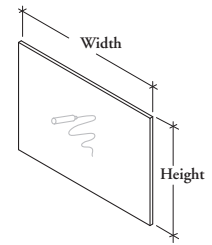

The Focus Wall Whiteboard fits into a Focus Wall Frame (AFWF) in order to provide a writable work tool within a collaborative environment.

WHAT'S INCLUDED

- 24" – 96" 1 Whiteboard at specified length
- 102" – 192" 2 Whiteboards of equal widths, 1 linking strip.
- 198" – 240" 3 Whiteboards (middle board 96", sides are of equal width), 2 linking strips.

WHAT'S EXCLUDED

Focus Wall Frame (AFWF). Focus Wall Whiteboard cannot be mounted without the frame.

NOTES

The nominal height and width of the Focus Wall Whiteboard should equal the nominal height and width of the Focus Wall Frame.

If a combination wall is desired (Whiteboard and Tackboard), the total sum of the Whiteboard (AFWW) and the Tackboard (AFWT) should equal the width of the Focus Wall Frame (AFWF).

Whiteboard is made of porcelain and accepts magnets.

Linking strips have a clear Anodized finish.

**A F W W
Focus Wall Whiteboard**

PRODUCT OPTIONS

Height	Width
42, 48	24, 30, 36, 42, 48, 54, 60, 66, 72, 78, 84, 90, 96, 102, 108, 114, 120, 126, 132, 138, 144, 150, 156, 162, 168, 174, 180, 186, 192, 198, 204, 210, 216, 222, 228, 234, 240

SAMPLE ORDER CODE

AFWW 42	180

**DIMENSIONS
INCHES / MM**

PRICING

H	W	
42 / 1067	24 / 610	345
42 / 1067	30 / 762	432
42 / 1067	36 / 914	521
42 / 1067	42 / 1067	610
42 / 1067	48 / 1219	697
42 / 1067	54 / 1219	787
42 / 1067	60 / 1524	886
42 / 1067	66 / 1676	979
42 / 1067	72 / 1829	1073
42 / 1067	78 / 1981	1167
42 / 1067	84 / 2134	1261
42 / 1067	90 / 2286	1354
42 / 1067	96 / 2438	1393
42 / 1067	102 / 2591	1521
42 / 1067	108 / 2743	1611
42 / 1067	114 / 2896	1709
42 / 1067	120 / 3048	1807
42 / 1067	126 / 3200	1900
42 / 1067	132 / 3353	1993
42 / 1067	138 / 3505	2088
42 / 1067	144 / 3658	2182
42 / 1067	150 / 3810	2275
42 / 1067	156 / 3962	2369
42 / 1067	162 / 4115	2465
42 / 1067	168 / 4267	2560
42 / 1067	174 / 4420	2653
42 / 1067	180 / 4572	2746
42 / 1067	186 / 4724	2784
42 / 1067	192 / 4877	2822
42 / 1067	198 / 5029	2951
42 / 1067	204 / 5182	3041
42 / 1067	210 / 5334	3139
42 / 1067	216 / 5486	3236
42 / 1067	222 / 5639	3331
42 / 1067	228 / 5791	3423
42 / 1067	234 / 5944	3517
42 / 1067	240 / 6096	3611

**DIMENSIONS
INCHES / MM**

PRICING

H	W	
48 / 1219	24 / 610	391
48 / 1219	30 / 762	492
48 / 1219	36 / 914	592
48 / 1219	42 / 1067	692
48 / 1219	48 / 1219	794
48 / 1219	54 / 1372	893
48 / 1219	60 / 1524	1006
48 / 1219	66 / 1676	1112
48 / 1219	72 / 1829	1218
48 / 1219	78 / 1981	1325
48 / 1219	84 / 2134	1432
48 / 1219	90 / 2286	1540
48 / 1219	96 / 2438	1583
48 / 1219	102 / 2591	1724
48 / 1219	108 / 2743	1826
48 / 1219	114 / 2896	1935
48 / 1219	120 / 3048	2048
48 / 1219	126 / 3200	2154
48 / 1219	132 / 3353	2261
48 / 1219	138 / 3505	2367
48 / 1219	144 / 3658	2475
48 / 1219	150 / 3810	2582
48 / 1219	156 / 3962	2689
48 / 1219	162 / 4115	2795
48 / 1219	168 / 4267	2903
48 / 1219	174 / 4420	3009
48 / 1219	180 / 4572	3114
48 / 1219	186 / 4724	3159
48 / 1219	192 / 4877	3202
48 / 1219	198 / 5029	3344
48 / 1219	204 / 5182	3444
48 / 1219	210 / 5334	3555
48 / 1219	216 / 5486	3668
48 / 1219	222 / 5639	3775
48 / 1219	228 / 5791	3881
48 / 1219	234 / 5944	3989
48 / 1219	240 / 6096	3956