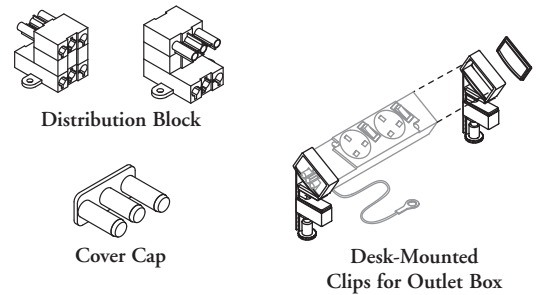

The Distribution Block redirects power distribution. The Cover Cap is a safety cover for Outlet Boxes and Distribution Blocks. The Desk-Mounted Clips attach an Outlet Box to a desk or worksurface.

WHAT'S INCLUDED

1 distribution block or 1 cover cap or 1 desk-mounting clips for outlet box.

WHAT'S EXCLUDED

Outlet Box and all Interconnecting and Power Input Cables must be ordered separately.

NOTES

The Distribution Block has one male connector that directs power in and three female connectors that direct power out.

Cannot be mounted on Spine Desks.

PRODUCT OPTIONS

Accessory Type	Power Option (For Distribution Block)
EB Distribution Block	S Standard
EC Cover Cap	U UPS
B6 Desk-Mounted Clips for Outlet Box	

SAMPLE ORDER CODE