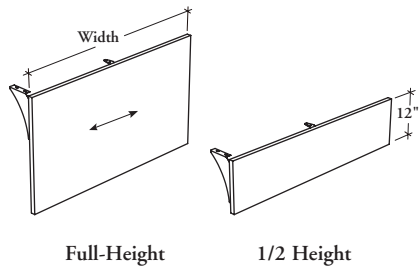

R A M L

Inset Modesty Panel – Solid

This modesty panel is used to provide privacy at the front of peninsula desks.

WHAT'S INCLUDED

1 modesty panel with hardware.

NOTES

This Inset Modesty Panel can only be used under desks with central post legs or camber base, with the following restrictions:

- D-Shaped Peninsula Worksurface (RDBN) – Flush visitor option only
- Extended D-Shaped Peninsula Desk with Keyboard Support – Half Gables (RVDK) – Recessed visitor option only
- Extended P-Shaped Peninsula Desk with Keyboard Support – Half Gables (RVXKD) – Camber Base only

Width of modesty panel must equal width of desk, except RDBN where modesty panel must be 6" wider.

PRODUCT OPTIONS

Desk Visitor Option	Desk Support Style	Modesty Panel Height	Peninsula Worksurface Width	Modesty Panel Finish	Hardware Finish
F Flush R Recessed	P Central Post Leg S Camber Base	F Full-Height H 1/2 Height	48, 54, 60, 66, 72, 78, 84	Source Laminate	Foundation Mica

SAMPLE ORDER CODE

RAML F	P	F	48	XS	K
---------------	----------	----------	-----------	-----------	----------

**DIMENSIONS
INCHES / MM**

W
48 / 1219
54 / 1372
60 / 1524
66 / 1676
72 / 1829
78 / 1981
84 / 2134