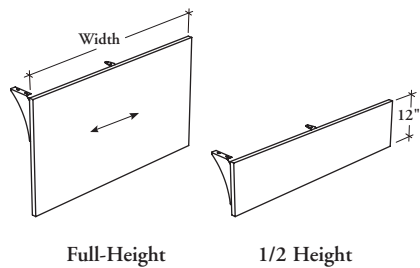

### Inset Modesty Panel – Solid

This modesty panel is used to provide privacy at the front of peninsula desks.

Width of modesty panel must equal width of desk, except RDBN where modesty panel must be 6" wider.

#### DIMENSIONS INCHES / MM

W
48 / 1219
54 / 1372
60 / 1524
66 / 1676
72 / 1829
78 / 1981
84 / 2134