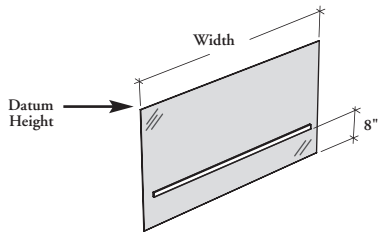

J N S W E G

Worksurface Edge Screen – Glass

This screen mounts off-module only to the worksurface creating casual privacy and physical separation.

WHAT'S INCLUDED

1 glass screen and mounting hardware.

WHAT'S EXCLUDED

Worksurfaces.

NOTES

The tempered glass is a 1/4" (6 mm) thick.

Low Iron Glass Finishes (LB) reduce the greenish render of standard glass. It must be used to match Glass Elevated Screen.

Frost Finish (FT) is single-sided etched.

**DIMENSIONS
INCHES / MM**

H	W
42 / 1067	24 / 610
42 / 1067	27 / 686
42 / 1067	30 / 762
42 / 1067	33 / 838
42 / 1067	36 / 914
42 / 1067	39 / 991
42 / 1067	42 / 1067
42 / 1067	45 / 1143
42 / 1067	48 / 1219
42 / 1067	51 / 1295
42 / 1067	54 / 1372
42 / 1067	57 / 1448
42 / 1067	60 / 1524
51 / 1295	24 / 610
51 / 1295	27 / 686
51 / 1295	30 / 762
51 / 1295	33 / 838
51 / 1295	36 / 914
51 / 1295	39 / 991
51 / 1295	42 / 1067
51 / 1295	45 / 1143
51 / 1295	48 / 1219
51 / 1295	51 / 1295
51 / 1295	54 / 1372
51 / 1295	57 / 1448
51 / 1295	60 / 1524