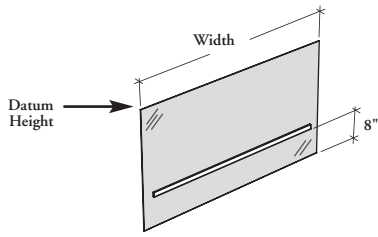

J N S W E G

Worksurface Edge Screen – Glass

This screen mounts off-module only to the worksurface creating casual privacy and physical separation.

WHAT'S INCLUDED

1 glass screen and mounting hardware.

WHAT'S EXCLUDED

Worksurfaces.

NOTES

The tempered glass is a 1/4" (6 mm) thick.

Low Iron Glass Finishes (LB) reduce the greenish render of standard glass. It must be used to match Glass Elevated Screen.

Frost Finish (FT) is single-sided etched.

**DIMENSIONS
INCHES / MM**

H	W
42 / 1067	24 / 610
42 / 1067	27 / 686
42 / 1067	30 / 762
42 / 1067	36 / 838
42 / 1067	36 / 914
42 / 1067	39 / 991
42 / 1067	42 / 1067
42 / 1067	45 / 1143
42 / 1067	48 / 1219
42 / 1067	51 / 1295
42 / 1067	54 / 1372
42 / 1067	57 / 1448
42 / 1067	60 / 1524
51 / 1295	24 / 610
51 / 1295	27 / 686
51 / 1295	30 / 762
51 / 1295	36 / 838
51 / 1295	36 / 914
51 / 1295	39 / 991
51 / 1295	42 / 1067
51 / 1295	45 / 1143
51 / 1295	48 / 1219
51 / 1295	51 / 1295
51 / 1295	54 / 1372
51 / 1295	57 / 1448
51 / 1295	60 / 1524