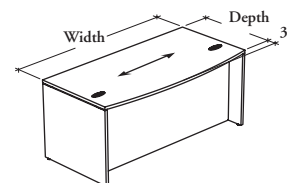

Convex Desk with Recessed Modesty – Full Gables

This freestanding desk can be used alone or connected to one semi-supported desk, bridge or return to form a complete workstation.

WHAT'S INCLUDED

1 worksurface, 2 full gables with levelers, 1 modesty panel (as specified), grommets, and hardware.

NOTES

Modesty panel is recessed from rear of worksurface as follows:

Worksurface Depth		
24"	30"	36"
Recess from rear	6"	8" 11"

The 1 9/16" (X) thickness is not available in all Foundation Laminate and Edge Trim colors. Refer to the finish page of the Application Guide for details.

PRODUCT OPTIONS

Worksurface Thickness	Modesty Panel Style	Depth	Width	Worksurface Finish	Edge Trim Style	Edge Trim Finish	Gable and Modesty Panel Finish	Hardware Finish
D 1"	2 Recessed, Full (Shown) 6 Recessed, Half	24, 30, 36	60, 66, 72, 78, 84	Source Laminate Foundation Laminate	6 Straight Trim	Edge Trim Colors	Source Laminate	Foundation Mica
M 1 3/16"								
X 1 9/16"								

117

SAMPLE ORDER CODE

BDVF	2	24	60	XR	6	SJ	LE	7
-------------	----------	-----------	-----------	-----------	----------	-----------	-----------	----------

DIMENSIONS INCHES / MM

D	W
24 / 610	60 / 1524
24 / 610	66 / 1676
24 / 610	72 / 1829
24 / 610	78 / 1981
24 / 610	84 / 2134
30 / 762	60 / 1524
30 / 762	66 / 1676
30 / 762	72 / 1829
30 / 762	78 / 1981
30 / 762	84 / 2134
36 / 914	60 / 1524
36 / 914	66 / 1676
36 / 914	72 / 1829
36 / 914	78 / 1981
36 / 914	84 / 2134