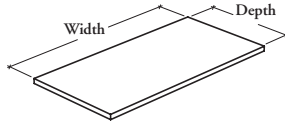

freestanding storage & accessories

Xpress

B _ S T R

Top for Solid Storage

This top serves as a worksurface or as a finishing feature on laminate pedestals, storage cabinets and bookcases.

WHAT'S INCLUDED

1 rectangular top with mounting hardware.

NOTES

The depth and width of the top specified must equal the depth and width of the storage unit.

The top is not compatible with the following freestanding storage products:

- Suspended Pedestal (BBSS)
- Metal Pedestal (BMSP)
- Corner Bookcase (BSOC)
- Metal Combo Pedestal (BMSCP)
- Metal Lateral File (BMSLF)

The 1 9/16" (X) thickness is not available in all Foundation Laminate and Edge Trim colors. Refer to the finish page of the Application Guide for details.

PRODUCT OPTIONS

Worksurface Thickness	Depth	Width	Finish	Edge Trim Style	Edge Trim Finish
D 1"	12, 18, 22, 24, 30	15, 24, 30, 31, 36, 42, 48, 54, 60, 66, 72, 78, 84	Source Laminate	6 Straight Trim	Edge Trim Colors
M 1 3/16"			Foundation Laminate		
X 1 9/16"					

SAMPLE ORDER CODE

BDSTR	12	36	XM	6	SB
--------------	-----------	-----------	-----------	----------	-----------

DIMENSIONS INCHES / MM

D	W
12 / 305	24 / 610
12 / 305	30 / 762
12 / 305	36 / 914
18 / 457	15 / 381
18 / 457	24 / 610
18 / 457	30 / 762
18 / 457	31 / 787
18 / 457	36 / 914
18 / 457	42 / 1067
18 / 457	48 / 1219
18 / 457	54 / 1372
18 / 457	60 / 1524
18 / 457	66 / 1676
18 / 457	72 / 1829
18 / 457	78 / 1981
18 / 457	84 / 2134