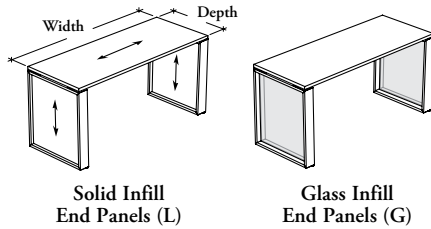

multi-level workstations

B _ M D W F

Table Desk – Frame Legs with Infill

This table desk is an alternative to standard freestanding desks. It is only supported by two frame legs and **cannot** be attached to other desks.

WHAT'S INCLUDED

1 worksurface, 2 infill end panel frame legs with levelers (as specified), 2 rectangular cut-outs with grommets (as specified), 1 cable tray (as specified), and mounting hardware.

WHAT'S EXCLUDED

Suspended Modesty Panel and Power Tray.

NOTES

When Both Ends – Rectangular Grommet (B) option is specified, a cable tray is also included.

Frosted (FT) is a single-sided etched tempered glass which is facing inward of desk.

The 1 9/16" (X) thickness is **not** available in all Foundation Laminate and Edge Trim colors. Refer to the finish page of the Application Guide for details.

Not all options are available as Xpress, Please see Xpress catalogue and/or specification software for details.

PRODUCT OPTIONS

Worksurface Thickness	End Panel Style	Depth	Width	Grommet Option	Worksurface Finish
M 1 3/16"	G Glass Infill	24, 30, 36	54, 60, 66, 72, 78, 84, 90	B Both Ends – Rectangular	Foundation Laminate Flintwood (No Cathedral)
X 1 9/16"	L Solid Infill			N No Grommet (Shown)	

SAMPLE ORDER CODE

B<u>M</u>MDWF	G	36	90	N	2E

PRODUCT OPTIONS CONTINUED

Edge Trim Style	Edge Trim Finish	Base Finish	End Panel Finish	Grommet Finish (If Applicable)
6 Straight Trim	Edge Trim Colors (for trim style 6)	AC Clear Anodized	Solid Infill: Source Laminate Flintwood (No Cathedral) Glass Infill: Standard: FT Frosted Back-Painted	Foundation Mica
9 Flintwood Flat Trim		Foundation Mica Coordinate Colors		

SAMPLE ORDER CODE CONTINUED

6	4E	AC	K7	

See Pricing on the following page.