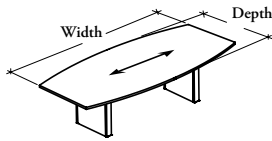

1 worksurface piece, 2 panel bases with levelers, power module cut-out (as specified), wire management clips and mounting hardware.

WHAT'S EXCLUDED

Power Modules.

NOTES

The 1 9/16" (X) thickness is **not** available in all Foundation Laminate and Edge Trim colors. Refer to the finish page of the Application Guide for details.

Not all finishes are available as Xpress, Please see Xpress catalogue and/or specification software for details.

PRODUCT OPTIONS

Worksurface Thickness	Depth	Width	Power Module Cut-Out
M 1 3/16"	42, 48	72, 78, 84, 90, 96	NN No Cut-Out (Shown)
X 1 9/16"			LC Linear Power Module – Compact 8"
			LS Linear Power Module – Standard 18"
			PQ Power Pill – Quad