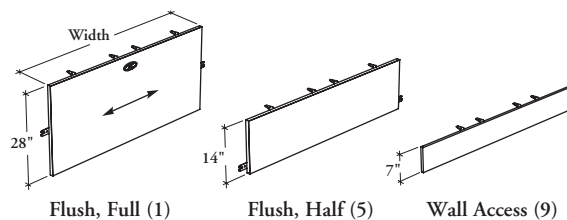

B A M L B

Bridge Modesty Panel

This modesty panel can be used only under the Rectangular Bridge (B_RBL and B_RB).

WHAT'S INCLUDED

1 modesty panel (as specified), 1 grommet (full-height only), 2 linking plates, and hardware.

NOTES

Dimensions are nominal. Specify the width according to the width of the bridge worksurface under which the modesty panel is installed.

PRODUCT OPTIONS

Modesty Panel Style	Width	Modesty Panel Finish
1 Flush, Full	30, 36, 42, 48, 54, 60	Source Laminate
5 Flush, Half		
9 Wall Access		

SAMPLE ORDER CODE

BAMLB 1	48	LE
----------------	-----------	-----------

**DIMENSIONS
INCHES / MM**

W
30 / 762
36 / 914
42 / 1067
48 / 1219
54 / 1372
60 / 1524

PRICING

**FLUSH, HALF MODESTY PANEL (5)
WALL ACCESS MODESTY PANEL (9)**