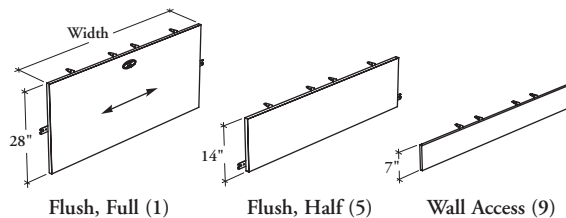

B A M L B

Bridge Modesty Panel

This modesty panel can be used only under the Rectangular Bridge (B_RBL and B_RB).

WHAT'S INCLUDED

1 modesty panel (as specified), 1 grommet (full-height only), 2 linking plates, and hardware.

NOTES

Dimensions are nominal. Specify the width according to the width of the bridge worksurface under which the modesty panel is installed.

PRODUCT OPTIONS

Modesty Panel Style	Width	Modesty Panel Finish
1 Flush, Full	30, 36, 42, 48, 54, 60	Source Laminate
5 Flush, Half		
9 Wall Access		

SAMPLE ORDER CODE

BAMLB 1	48	LE
----------------	-----------	-----------

**DIMENSIONS
INCHES / MM**

W
30 / 762
36 / 914
42 / 1067
48 / 1219
54 / 1372
60 / 1524

PRICING

**FLUSH, HALF MODESTY PANEL (5)
WALL ACCESS MODESTY PANEL (9)**