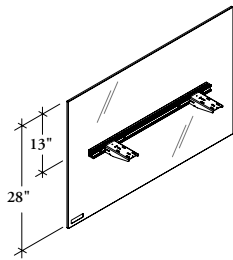

UNSF DG

Desk Edge Screen – Full-Height Glass

The Desk Edge Screen – Full-Height Glass attaches to the worksurface to provide space division and territorial desktop privacy.

WHAT'S INCLUDED

1 screen, attachment brackets.

NOTES

This Desk Edge Screen can only be applied to 30" and 36" wide worksurfaces in freestanding applications.

Actual screen height is 28" in total; 15" below the worksurface and 13" above the worksurface.

Standard Glass, Frost is a 10mm etched tempered glass.

PRODUCT OPTIONS

Height	Width (1" increments)	Screen Finish	Bracket Finish
13	23 - 72	FT Frost Standard Glass	Foundation Mica

396

SAMPLE ORDER CODE

UNSF DG 13	23	FT	Q
-------------------	-----------	-----------	----------

**DIMENSIONS
FOR MM X BY 25.4**

H	W
13	23-24
13	25-27
13	28-30
13	31-33
13	34-36
13	37-39
13	40-42
13	43-45
13	46-48
13	49-51
13	52-54
13	55-57
13	58-60
13	61-63
13	64-66
13	67-69
13	70-72

PRICING

546
602
658
716
771
828
883
941
1034
1094
1151
1218
1284
1352
1419
1484
1552