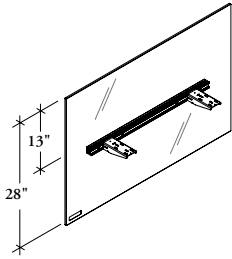

UNSF DG

Desk Edge Screen – Full-Height Glass

The Desk Edge Screen – Full-Height Glass attaches to the worksurface to provide space division and territorial desktop privacy.

WHAT'S INCLUDED

1 screen, attachment brackets.

NOTES

This Desk Edge Screen can only be applied to 30" and 36" wide worksurfaces in freestanding applications.

Actual screen height is 28" in total; 15" below the worksurface and 13" above the worksurface.

Standard Glass, Frost is a 10mm etched tempered glass.

PRODUCT OPTIONS

Height	Width (1" increments)	Screen Finish	Bracket Finish
13	23 - 72	FT Frost Standard Glass	Foundation Mica

176

SAMPLE ORDER CODE

UNSF DG 13	23	FT	Q
-------------------	-----------	-----------	----------

DIMENSIONS FOR MM X BY 25.4

H	W
13	23-24
13	25-27
13	28-30
13	31-33
13	34-36
13	37-39
13	40-42
13	43-45
13	46-48
13	49-51
13	52-54
13	55-57
13	58-60
13	61-63
13	64-66
13	67-69
13	70-72

PRICING

528
582
636
692
745
800
853
909
999
1057
1112
1177
1241
1306
1371
1434
1500