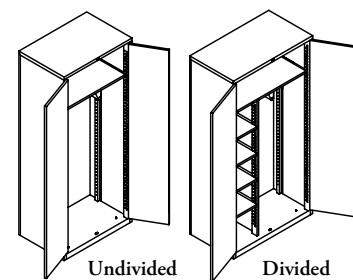

Xpress

LWC61

Six-High Wardrobe Cabinets

Pre-configured Six-High Wardrobe Cabinets provide enclosed storage in heights to match Six-High Lateral Files and other six-high cabinets.

WHAT'S INCLUDED

Undivided Wardrobe: 1 30" wide cabinet case, 2 doors, 1 shelf, 1 coat rod, lock and keys.

Divided Wardrobe: 1 36" or 42" wide cabinet case, 2 doors, 1 shelf, 1 coat rod, 4 hat shelves, lock and keys.

NOTES

Full Pull style is finished to match drawer front. Rectangular and District Handle Pull styles will default to Platinum.

Ensure product is leveled. If front/door alignment is needed, it can be done by either releasing the front mounting screws, adjusting the front/door and tightening the screws, or by using hinge adjustments to ensure an equal gap.

Xpress Front Finish Style Flintwood (D3), Pull Style District Handle Pull (D) and Non-Metal Front Finish Flintwood are excluded from *Teknion's Xpress Program*.

PRODUCT OPTIONS

Height	Depth	Width	Front Finish Style	Pull Style	Case & Metal Front Finish	Non-Metal Front Finish	Key Style
L Letter (75.2")	18, 20	30 Undivided	D1 Metal	A Full Pull (metal front)	Foundation	Flintwood	K Keyed Alike
		36 Divided	D3 Flintwood	B Rectangular Handle Pull	Mica Accent		R Keyed Randomly
		42 Divided		D District Handle Pull (non-metal)			

SAMPLE ORDER CODE

LWC61 L	18	30	D1	B	74	FX	R

DIMENSIONS

INCHES / MM

PRICING

		METAL FRONT LETTER HEIGHT		RECTANGULAR FRON LETTER HEIGHT		FLINTWOOD FRONT T LETTER HEIGHT	
D	W	Foundation	Mica/Accent	Foundation	Mica/Accent	Foundation	Mica/Accent
18 / 457	30 / 762	2052	2155	2115	2221	3329	3496
18 / 457	36 / 914	2536	2663	2596	2726	3855	4048
18 / 457	42 / 1067	2755	2893	2816	2957	4115	4321
20 / 508	30 / 762	2052	2155	2115	2221	n/a	n/a
20 / 508	36 / 914	2536	2663	2596	2726	n/a	n/a
20 / 508	42 / 1067	2755	2893	2816	2957	n/a	n/a