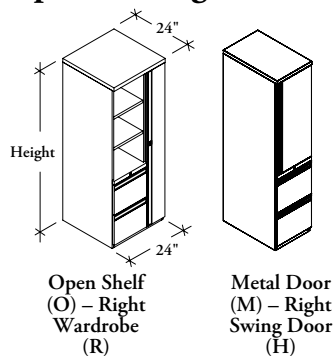

## Open Storage Lockers – Front

The Front Opening Storage Locker provides a flexible solution for combining filing and coat storage.

### WHAT'S INCLUDED

1 cabinet case, doors and drawers, as specified, adjustable coat rod (if wardrobe selected), adjustable shelf, 12" drawer – A4/letter conversion rails, hanging file bar, lock and keys.