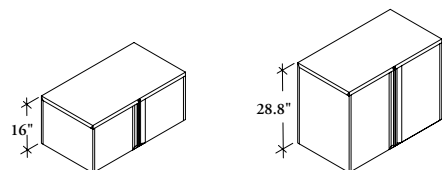

ledger – storage cabinets

LSA

Add-On Storage Cabinets

Add-On Storage Cabinets provide enclosed storage that can be mounted on top of Ledger Lateral Files and Storage Cabinets.

WHAT'S INCLUDED

Cabinet case, 2 doors, hardware, 1 shelf (two-high only), lock and keys.

NOTES

Full Pull style is finished to match drawer front. Rectangular Handle Pull style will default to Platinum.

Ensure product is leveled. If front/door alignment is needed, it can be done by either releasing the front mounting screws, adjusting the front/door and tightening the screws, or by using hinge adjustments to ensure an equal gap.

PRODUCT OPTIONS

| Configuration | Height | Depth | Width | Front Finish Style | Pull Style | Case & Metal Front Finish | Key Style |
|-----------------------------------|-----------------|--------|------------|-----------------------|----------------------------------|---------------------------|-------------------------|
| 10 One-High, no shelf | B Binder | 18, 20 | 30, 36, 42 | D1 Metal Front | A Full Pull (metal front) | Foundation | K Keyed Alike |
| 21 Two-High with one shelf | | | | | B Rectangular Handle Pull | Mica Accent | R Keyed Randomly |

DIMENSIONS INCHES / MM

| D | W |
|----------|-----------|
| 18 / 457 | 30 / 762 |
| 18 / 457 | 36 / 914 |
| 18 / 457 | 42 / 1067 |
| 20 / 508 | 30 / 762 |
| 20 / 508 | 36 / 914 |
| 20 / 508 | 42 / 1067 |