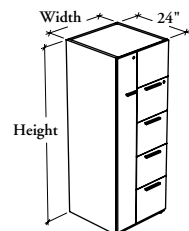

freestanding storage & accessories

Xpress

R B S F

Half Wardrobe Filing Cabinet

The Half Wardrobe Filing Cabinet with file drawers provides a lockable storage area for garments and other items combined with filing capabilities to accept legal- and letter-size paper.

WHAT'S INCLUDED

1 half wardrobe filing cabinet, 4 file drawers, 1 coat rod, 4 12" hanging file bars, pulls, levelers, lock and keys.

WHAT'S EXCLUDED

Top for Solid Storage Cabinet and Hang-On Kit.

NOTES

Only the storage unit above the file drawers is **not** lockable.

The Half Wardrobe Filing Cabinet is handed and must be specified left or right. The handed end is determined by the location of the drawers.

Width of drawers is fixed. Only the wardrobe width varies.

Hanging file bars are included along the width only.

SAMPLE ORDER CODE

RBSF 24	24	66	R	2D	4D	3D	7	N	K
---------	----	----	---	----	----	----	---	---	---

DIMENSIONS INCHES / MM

D	W	H
24 / 610	24 / 610	66 / 1676
24 / 610	24 / 610	72 / 1829
24 / 610	30 / 762	66 / 1676
24 / 610	30 / 762	72 / 1829
24 / 610	36 / 914	66 / 1676
24 / 610	36 / 914	72 / 1829