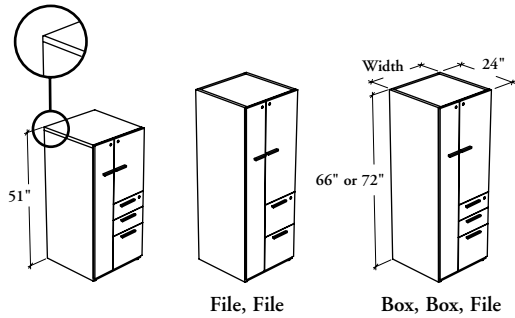

freestanding storage & accessories

Xpress

R B S C L

Half Wardrobe Unit with Drawers – Solid Doors

The Half Wardrobe Unit provides a lockable storage area to store garments and other items combined with the filing capabilities of a pedestal (letter- and legal-size paper).

WHAT'S INCLUDED

1 half wardrobe unit, 1 coat rod, pulls, levelers, lock and keys, and accessories listed below:

	Drawer Configurations		Heights	
	6612	1212	51"	66" or 72"
Pencil Tray	1	n/a	Shelf	1
Drawer Divider	1	n/a		2
12" Hanging File Bar	1	2		

WHAT'S EXCLUDED

Top for Solid Storage Cabinet and Hang-On Kit.

NOTES

Top on 51" height overlaps side and back panels for a cleaner look and to fit with Elevated Desktop Cabinets.

Holes at 1 1/4" intervals on the inside walls of side panels of the top section allow for shelf adjustment.

The Half Wardrobe Unit is handed and must be specified left or right. The handed end is determined by the location of the drawers.

Width of drawers is fixed. Only the wardrobe width varies.

Hanging file bars are included along the width only.

Soft Touch (2) and Standard T/O/S (4) pulls are only available in limited Foundation colors. Refer to the specification software for details.

PRODUCT OPTIONS

Depth	Width	Height	Drawer Configuration	Configuration	Drawer Front and Door Finish	Edge Trim Finish	Case Finish	Pull Style	Pull Finish	Key Style
24	24, 30, 36	51, 66, 72	6612 Box, Box, File 1212 File, File	L Left R Right (Shown)	Source Laminate Foundation Laminate Flintwood	Edge Trim Colors	Source Laminate	1 Standard Expansion 2 Soft Touch 4 Standard T/O/S 6 Arched 7 Elliptical 9 Rectilinear	Foundation Accent Mica	K Keyed Alike R Keyed Randomly

SAMPLE ORDER CODE

RBSC 24	30	72	6612	R	3D	4D	3D	4	E	R

DIMENSIONS INCHES / MM

D	W	H
24 / 610	24 / 610	51 / 1295
24 / 610	24 / 610	66 / 1676
24 / 610	24 / 610	72 / 1829
24 / 610	30 / 762	51 / 1295
24 / 610	30 / 762	66 / 1676
24 / 610	30 / 762	72 / 1829
24 / 610	36 / 914	51 / 1295
24 / 610	36 / 914	66 / 1676
24 / 610	36 / 914	72 / 1829

PRICING

FILE, FILE (1212)			BOX, BOX, FILE (6612)		
Source Laminate	Foundation Laminate	Flintwood	Source Laminate	Foundation Laminate	Flintwood
2246	2450	4147	2286	2485	4210
2444	2674	4544	2484	2705	4603
2543	2787	4741	2580	2823	4797
2524	2738	4671	2559	2770	4736
2727	3009	5119	2767	3043	5172
2829	3145	5341	2870	3180	5401
2805	3048	5169	2844	3083	5233
3033	3348	5689	3072	3378	5744
3147	3496	5948	3183	3532	6002