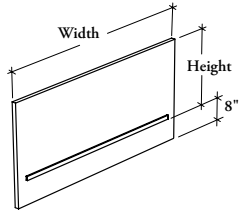

desk accessories

Xpress

BASWL

Worksurface Edge Screen – Solid

This screen attaches to the worksurface edge to provide space division and desktop privacy. It also provides a half-height modesty panel.

WHAT'S INCLUDED

1 solid screen and attachment bracket.

NOTES

The solid panel is 11/16" thick.

Cannot be installed on worksurface edges of the glass top or Height-Adjustable products.

Cannot be installed on a worksurface with Knife Edge.

**DIMENSIONS
INCHES / MM**

H	W
13 / 330	24 / 610
13 / 330	30 / 762
13 / 330	36 / 914
13 / 330	42 / 1067
13 / 330	48 / 1219
13 / 330	54 / 1372
13 / 330	60 / 1524

PRICING

183
220
255
291
324
361
396