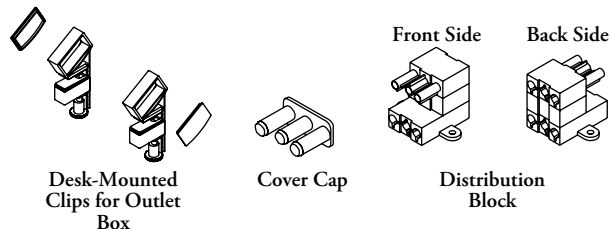

The Distribution Block redirects power distribution. The Cover Cap is a safety cover for Outlet Boxes and Distribution Blocks. The Desk-Mounting Clips attach an Outlet Box to a desk or worksurface.

WHAT'S INCLUDED

1 distribution block or one Cover Cap or 1 pair of Desk-Mounting Clips for Outlet Box.

WHAT'S EXCLUDED

Outlet Box and all Interconnecting and Power Input Cables must specified separately.

NOTES

The Distribution Block has one male connector that directs power in and three female connectors that direct power out.

V A C
Electric Accessories

PRODUCT OPTIONS

Accessory Type		Power Option (For Distribution Block)
EB	Distribution Block	S Standard
EC	Cover Cap	U UPS
B6	Desk-Mounted Clips for Outlet Box	

SAMPLE ORDER CODE